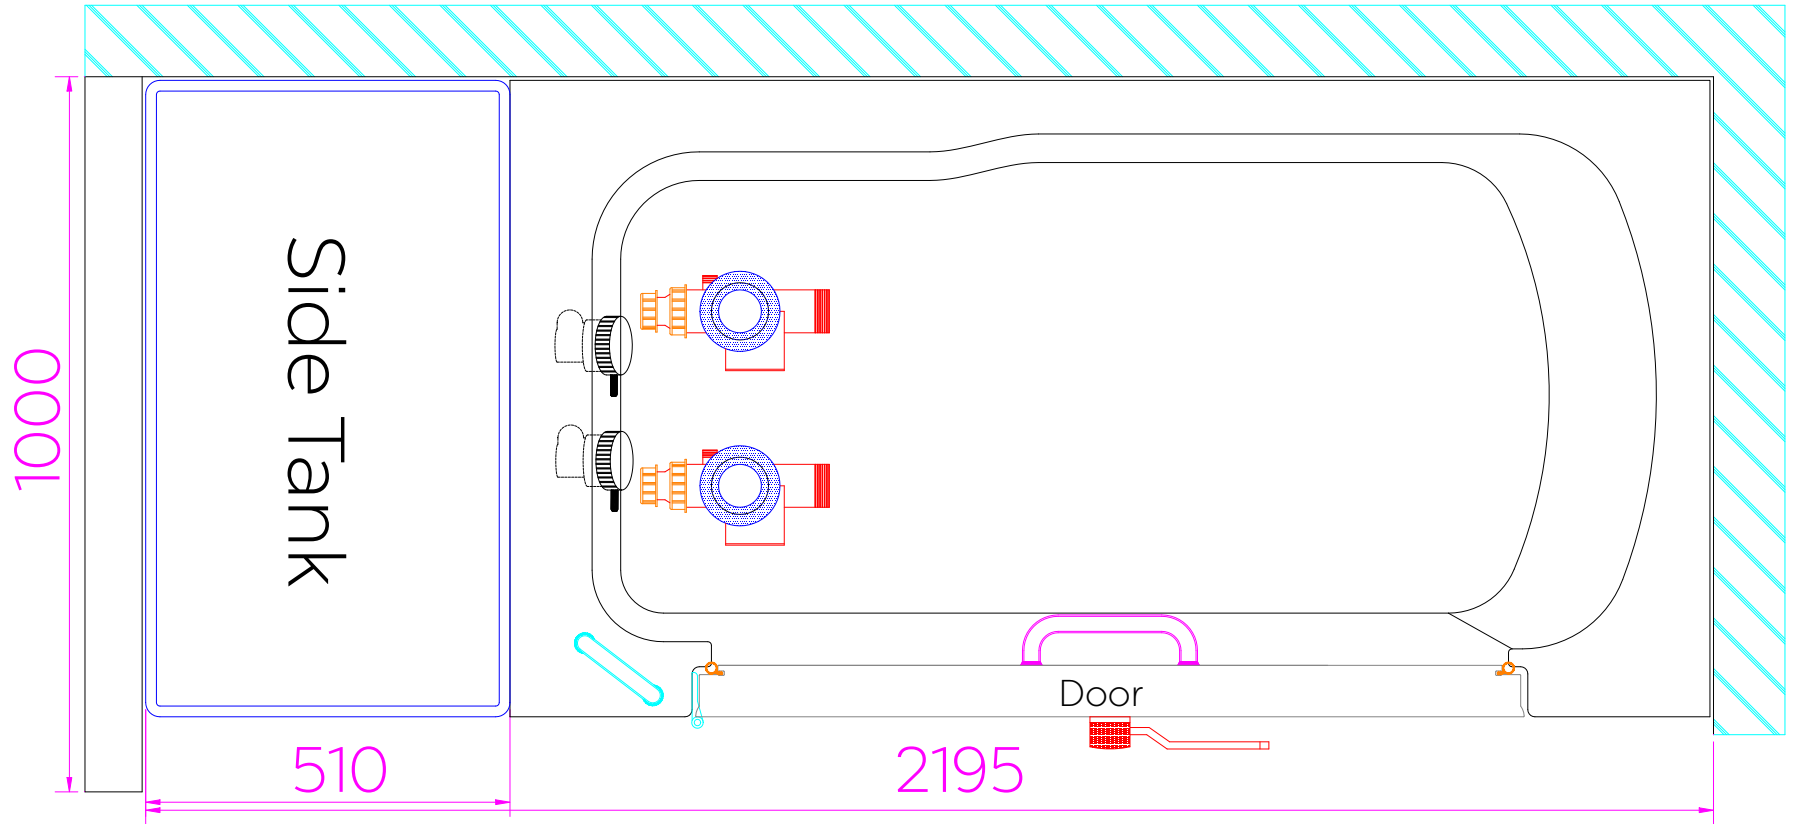

400L
Water Tank
with Lay Down Tub
LD6632
FRONT VIEW

400L Water Tank
with Lay Down Tub
LD6632
TOP VIEW